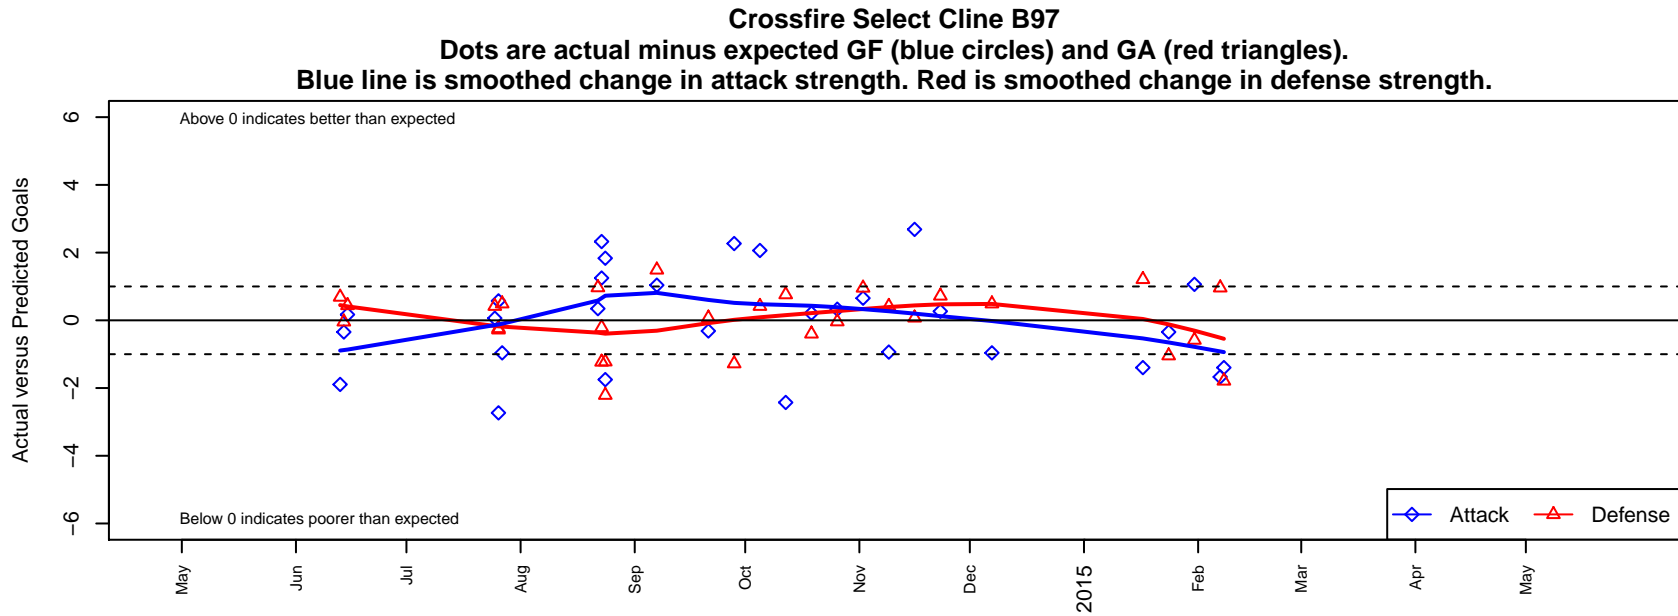

**attack and defense variance (black dot)
relative to other teams
and top 10 in region**

**attack and defense rating
relative to others at age
and all opponents in last 13 months**

Crossfire Select Cline B97

Crossfire Select SC
Redmond, WA
B97 total strength=1671
attack=25.19 defense=16.59
fall league = NPSL B17D1

alt names used:
Crossfire Select 97 Cline
Crossfire Select B97-Cline
Crossfire Select B97 Cline
93 Crossfire Select 97 Cline
Crossfire Select Cline

Venues played:
2014 Starfire Spring Classic BU17
2014 Crossfire Select Cup BU17 Gold
2014 Puma Pacific Coast Challenge COPA U17
2014 NPSL B17D1
2014 Founders Cup B97