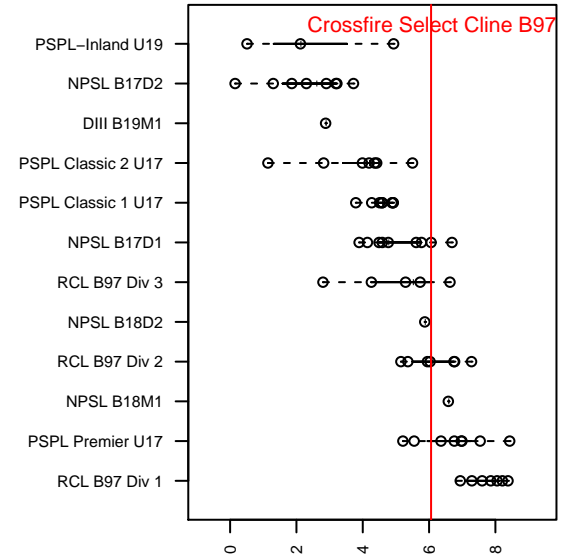

**attack and defense rating
relative to others at age
and all opponents in last 13 months**