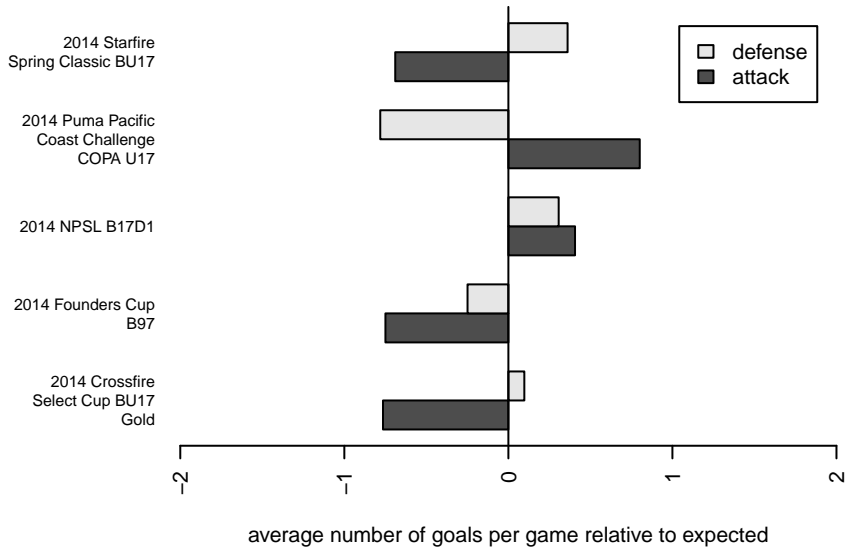

Performance relative to 13 month average